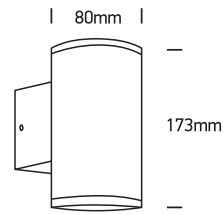

INSTALLATION MANUAL

67400B

100-240V | MR16 | GU10 | 2x35W | IP54 | Die cast

Warnings:

1. Make sure that the product is installed properly before connecting to electricity.
2. Do not cover the fitting.
3. Maintenance and installation should only be carried out by a professional electrician.