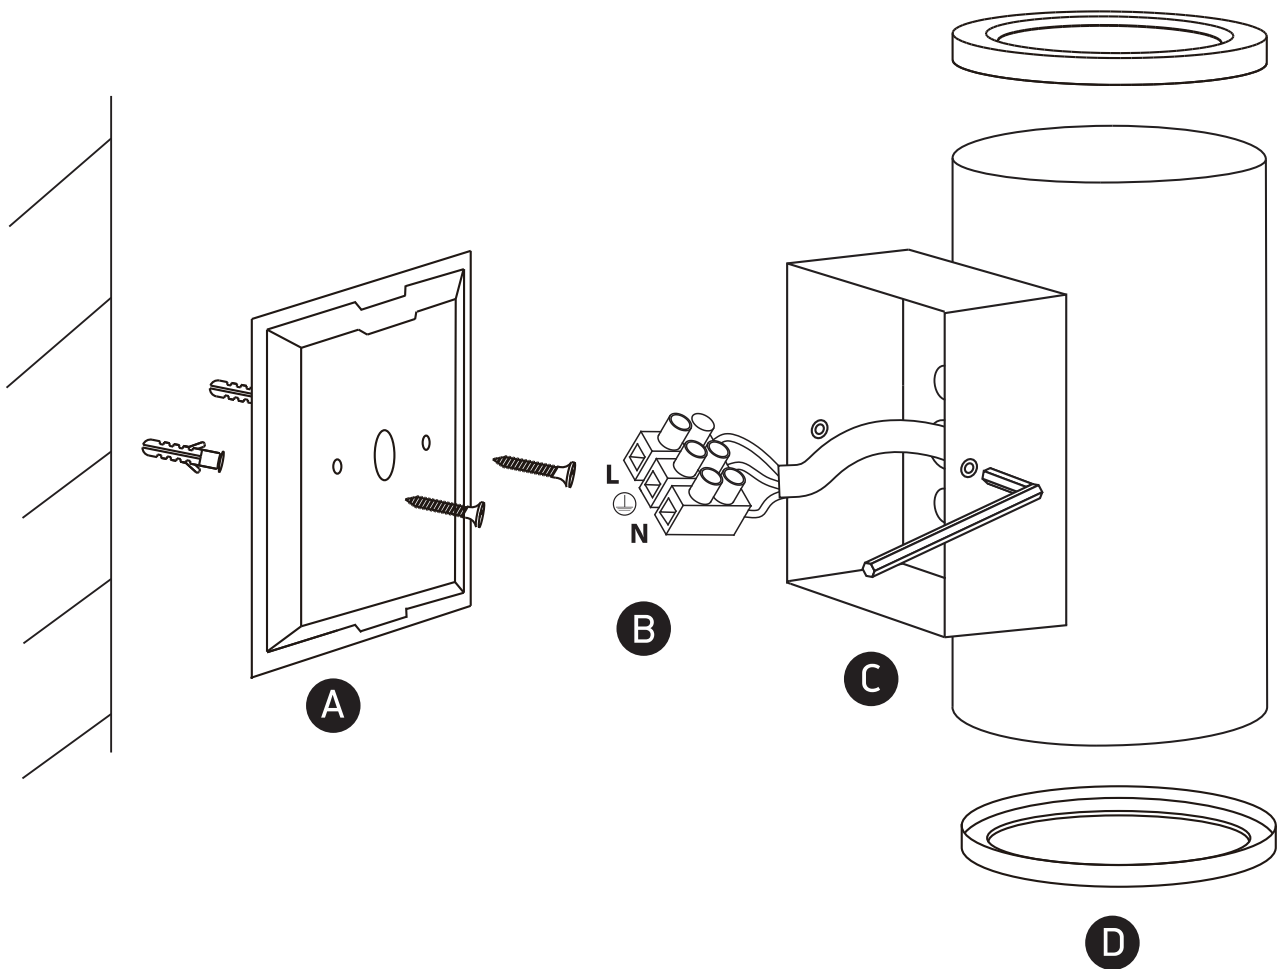

INSTALLATION MANUAL

67400B

100-240V | MR16 | GU10 | 2x35W | IP54 | Die cast

Warnings:

1. Make sure that the product is installed properly before connecting to electricity.
2. Do not cover the fitting.
3. Maintenance and installation should only be carried out by a professional electrician.