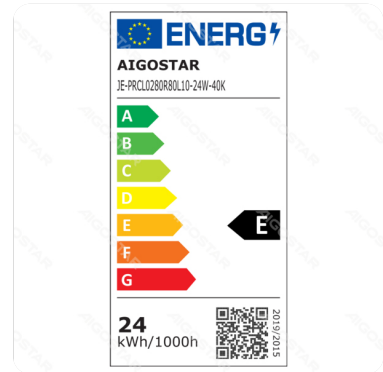

LED Moisture-proof ceiling light

Barcode: 8433325291525

Specification

Dimension	Φ280*H50mm
Technology	LED

Technical parameters

Voltage	220-240V ~
Luminous flux	2800lm
EEL	E
Current	150mA
CRI	Ra≥80
Beam angle	180°
PF	>0.9
Hg%	Zero
Power	24W
Incandescent Lamp Power	167W
Frequency	50/60Hz
Color temperature	4000K
Power consumption per 1,000 hours	24kwh/1000h
IK Protection	IK02

Application environment

Environment	Indoor
Working Temperature	-20°C ~ 40°C

Protection	IP54
------------	------

Life span

Life span	25000h
-----------	--------

Material

Shell material	ABS&PC
Main Materials	ABS&PC