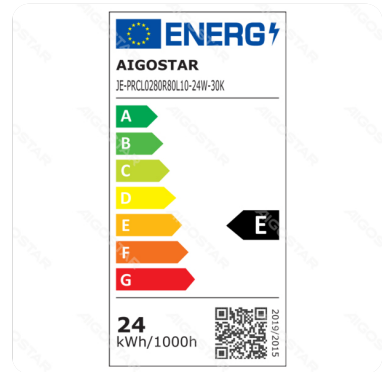

# LED Moisture-proof ceiling light

Barcode: 8433325291518

## Specification

Dimension	Φ280*H50mm
Technology	LED

## Technical parameters

Voltage	220-240V ~
Luminous flux	2700lm
EEL	E
Current	150mA
CRI	Ra≥80
Beam angle	180°
PF	>0.9
Hg%	Zero
Power	24W
Incandescent Lamp Power	162W
Frequency	50/60Hz
Color temperature	3000K
Power consumption per 1,000 hours	24kwh/1000h
IK Protection	IK02