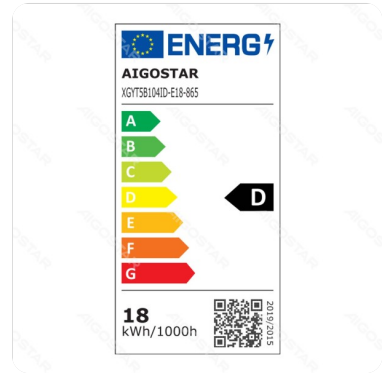

T5 light with bracket 18W 1.2m 6500K 150lm/W

Barcode: 8433325334871

Feature

Technology	LED
------------	-----

Specification

Dimension	L118*W3.2*H4.3cm
Length	L1.2m

Technical parameters

Voltage	220-240V ~
Luminous flux	2700lm
EEL	D
Current	145mA
CRI	Ra \geq 80
Beam angle	120 $^{\circ}$
Hg(mg)	Zero
Power	18W
Incandescent Lamp Power	162W
Frequency	50/60Hz
Color Temperature	6500K
DF	\geq 0.7

Application environment

Environment	Indoor
Working Temperature	-10°C ~ 40°C
IP Rating	IP20

Life span

Life span	25000h
Switching frequency	7500times

Material

Shell material	Iron
Main Materials	Glass,Iron

Certification