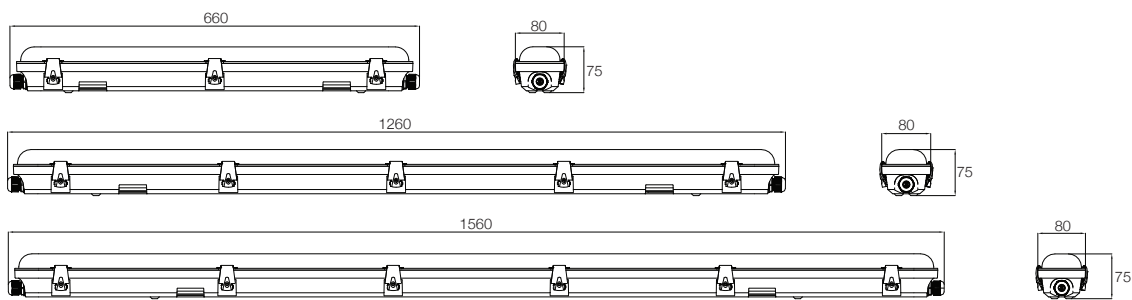

8719157024761

8719157048477

8719157049306

DIMENSIONAL DRAWING

* Dimension in millimeter

SPECIFICATION DRIVERS

	8719157045667	8719157045674	8719157045681	8719157045698	8719157046473	Remarks
Inrush current	600mm	1200mm	1500mm	1500mm + EM3H	1200mm + EM3H	
Driver	20W 200/250/300/350mA 45V 240V	40W 200/250/300/350mA 80V 240V	60W 200/250/300/350mA 170V 240V	60W 200/250/300/350mA 170V 240V	40W 200/250/300/350mA 80V 240V	
Inrush current I_{peak} (A)	12.4A	14A	20.6A	20.6A	3.8A	Input voltage 230V
Inrush Current T_{width} (μ s)	200 μ s	233 μ s	274 μ s	274 μ s	134 μ s	Input voltage 230V, measured at 50% I_{peak}