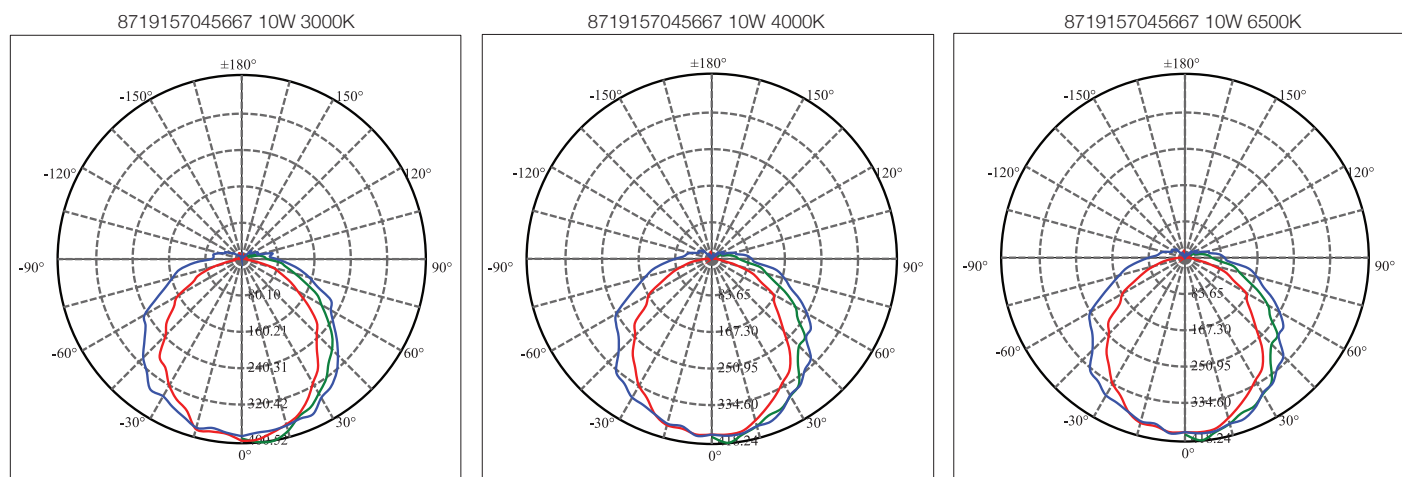

PHOTOMETRIC SPECIFICATIONS (Regular Item)