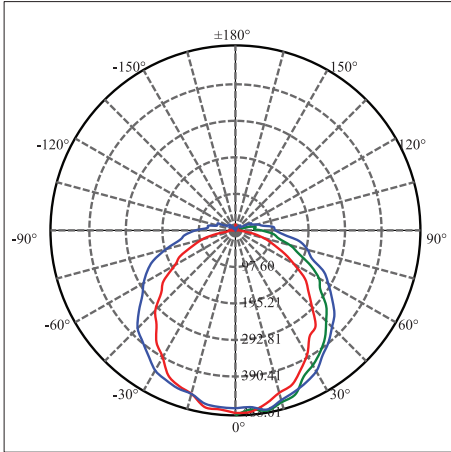

PHOTOMETRIC SPECIFICATIONS (Regular Item)

8719157045667 12W 3000K