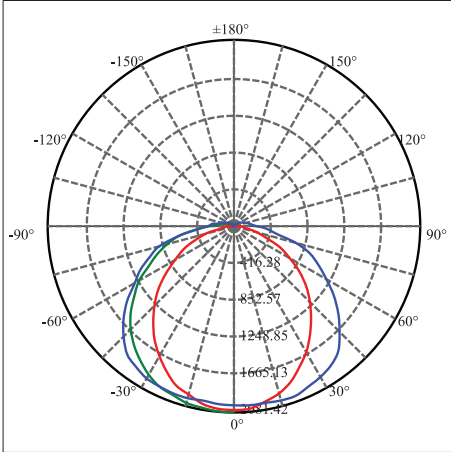

PHOTOMETRIC SPECIFICATIONS (Regular Item)

8719157045681 55W 3000K