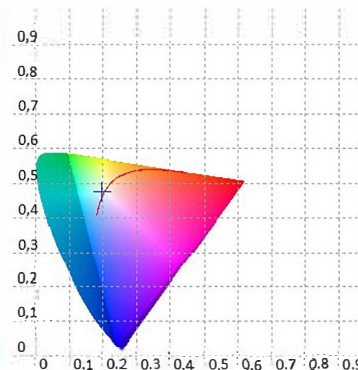

CIE1976

Company: Ledgrossisten

Address: Trintegatan 1

Postcode/Town: 253 68 Helsingborg

Test location: Helsingborg

Date :2025/01/31

+46 42 - 456 91 50

Phone number