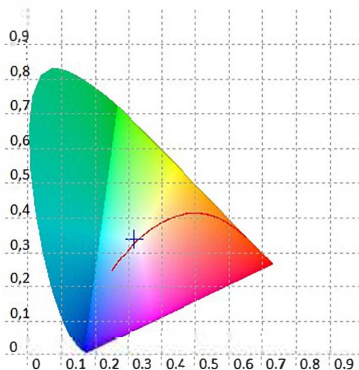

Information

User : Ledgrossisten	Measure Time :15:39:12
Model NO. : MK350S PREMIUM	Light Source :184445
Memo : LED Armatur 60 cm 20W inkl. LED Belysning 6500K	

BASIC

CRI	: 82,4
x	: 0,3182
y	: 0,3391
CCT	: 6161
PPFD	: 79,07

Spectrum

CIE1931

CIE1976

Company: Ledgrossisten

Address: Trintegatan 1

Postcode/Town: 253 68 Helsingborg

Test location: Helsingborg

Date :2025/01/31

+46 42 - 456 91 50

Phone number