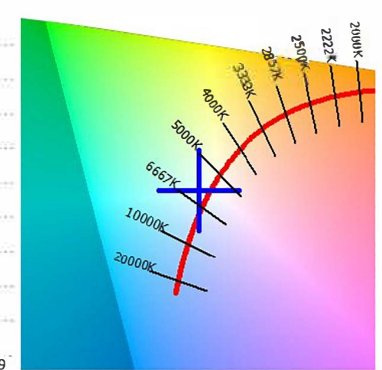

CIE1976

Company: Ledgrossisten

Address: Trintegatan 1

Postcode/Town: 253 68 Helsingborg

Test location: Helsingborg

Date :2025/01/31

+46 42 - 456 91 50

Phone number