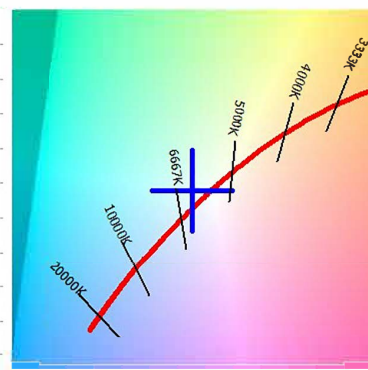

Information

User : Ledgrossisten	Measure Time :15:39:12
Model NO. : MK350S PREMIUM	Light Source :184445
Memo : LED Armatur 60 cm 20W inkl. LED Belysning 6500K	

BASIC

CRI	: 82,4
x	: 0,3182
y	: 0,3391
CCT	: 6161
PPFD	: 79,07

Spectrum

CIE1931

CIE1976

Company: Ledgrossisten

Address: Trintegatan 1

Postcode/Town: 253 68 Helsingborg

Test location: Helsingborg

Date :2025/01/31

+46 42 - 456 91 50

Phone number