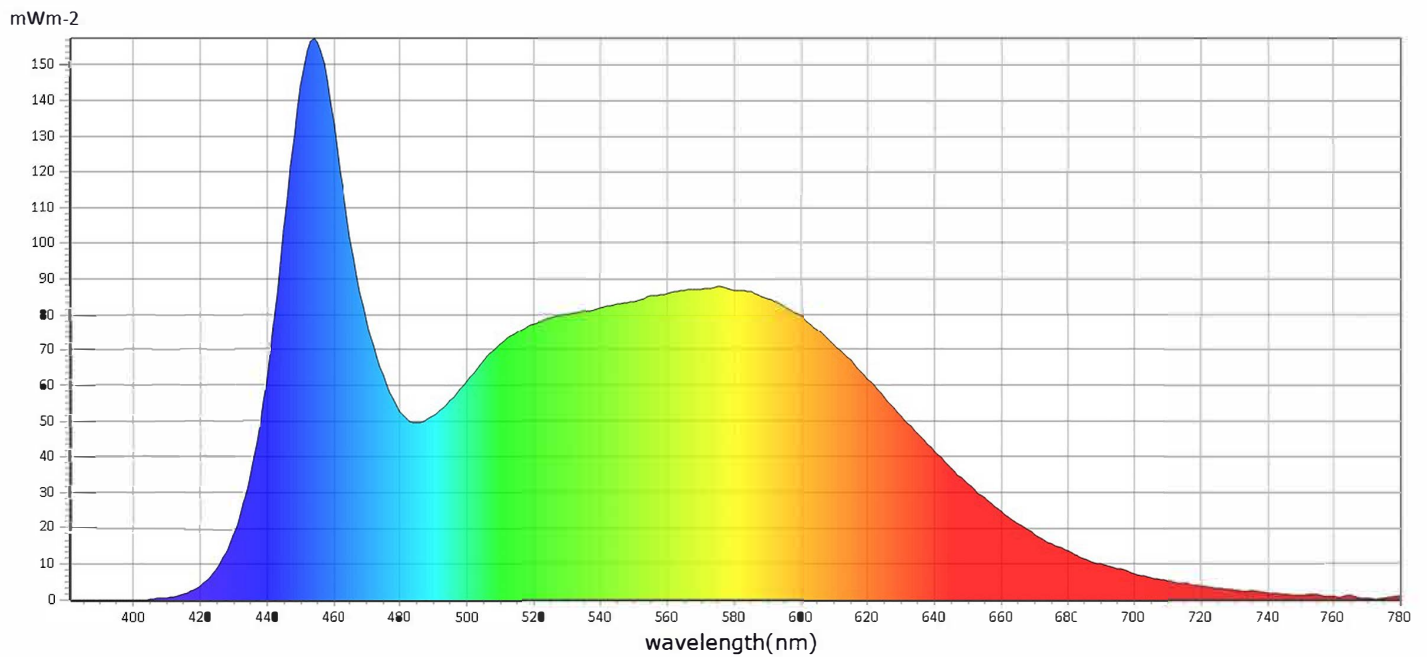

Information

User : Ledgrossisten	Measure Time :15:39:12
Model NO. : MK350S PREMIUM	Light Source :184445
Memo : LED Armatur 60 cm 20W inkl. LED Belysning 6500K	

BASIC

CRI	: 82,4
x	: 0,3182
y	: 0,3391
CCT	: 6161
PPFD	: 79,07

Spectrum

CIE1931