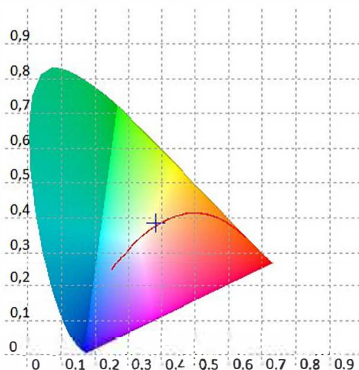

Information

User : Ledgrossisten	Measure Time :11:37:45
Model NO. : MK350S PREMIUM	Light Source :031502
Memo : CSP LED strip 8mm 4000K 10Wm IP20	

BASIC

CRI	: 91,5
x	: 0,3823
y	: 0,3866
CCT	: 4022
LUX	: 624,9

Spectrum

CIE1931

CIE1976

Company: Ledgrossisten

Address: Trintegatan 1

Postcode/Town: 253 68 Helsingborg

Test location: Helsingborg

Date :2025/01/31

+46 42 - 456 91 50

Phone number