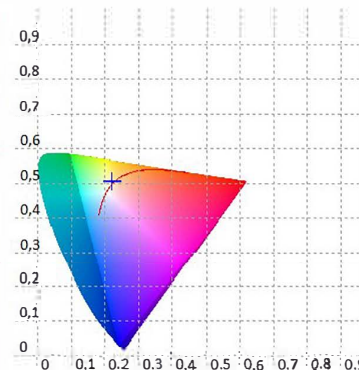

CIE1976

Company: Ledgrossisten

Address: Trintegatan 1

Postcode/Town: 253 68 Helsingborg

Test location: Helsingborg

Date :2025/01/31

+46 42 - 456 91 50

Phone number