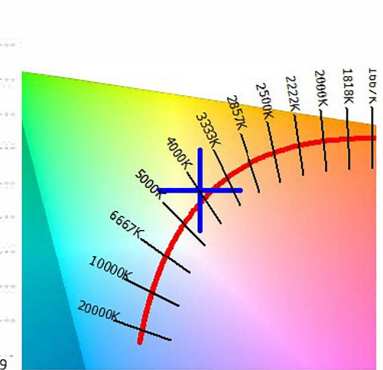

CIE1976

Company: Ledgrossisten

Address: Trintegatan 1

Postcode/Town: 253 68 Helsingborg

Test location: Helsingborg

Date :2025/01/31

+46 42 - 456 91 50

Phone number