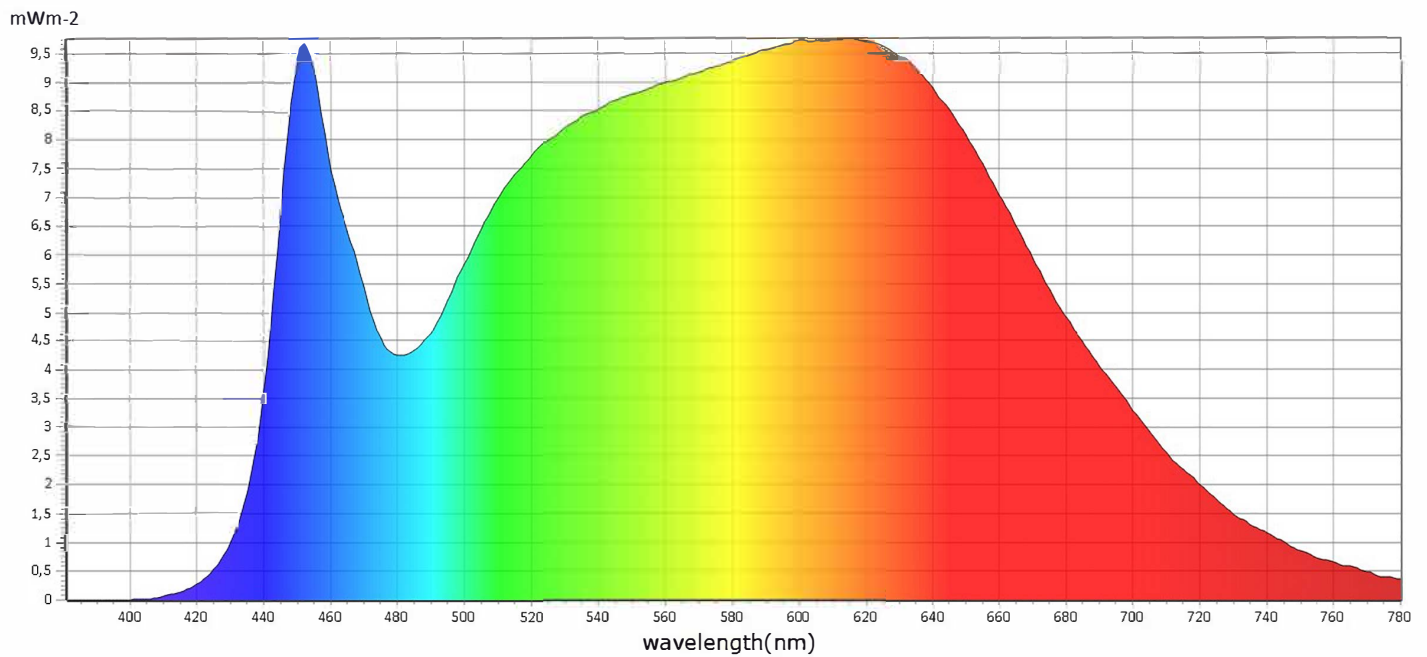

Information

User : Ledgrossisten	Measure Time :11:37:45
Model NO. : MK350S PREMIUM	Light Source :031502
Memo : CSP LED strip 8mm 4000K 10Wm IP20	

BASIC

CRI	: 91,5
x	: 0,3823
y	: 0,3866
CCT	: 4022
LUX	: 624,9

Spectrum