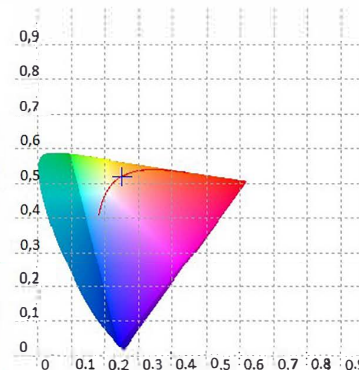

CIE1976

Company: Ledgrossisten

Address: Trintegatan 1

Postcode/Town: 253 68 Helsingborg

Test location: Helsingborg

Date :2025/01/31

+46 42 - 456 91 50

Phone number