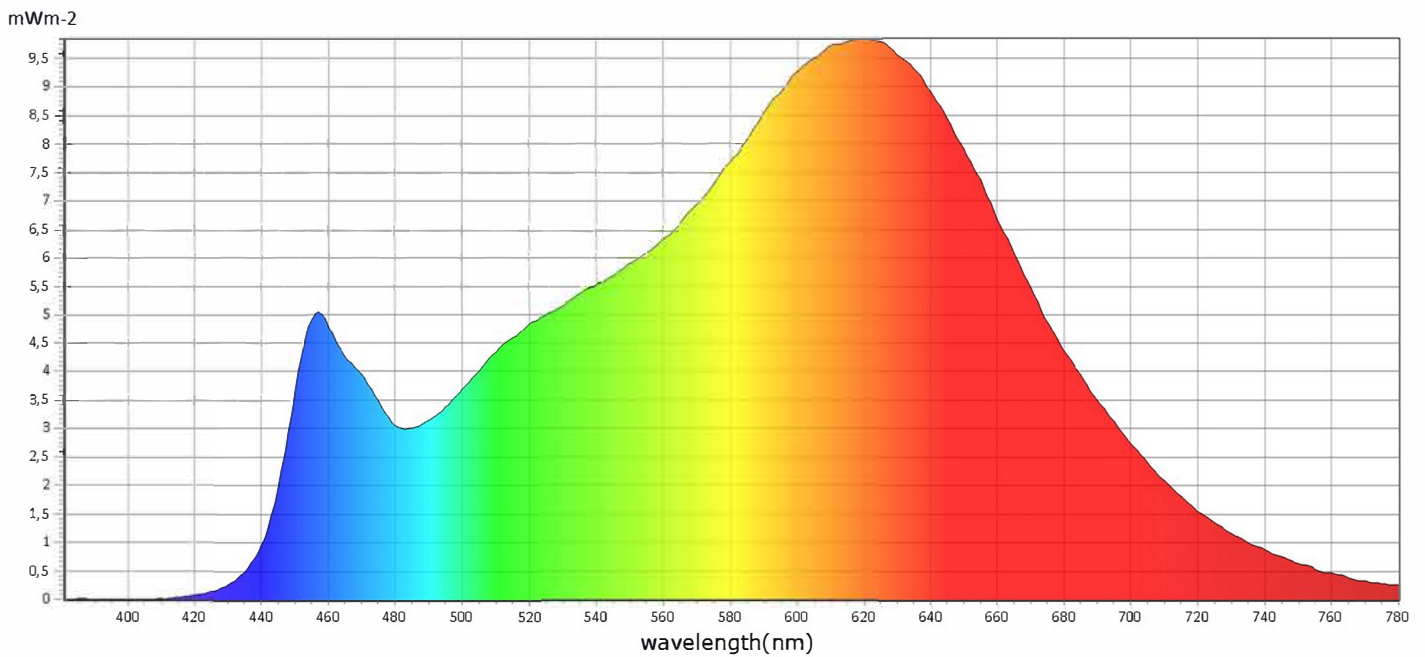

Information

User : Ledgrossisten	Measure Time :11:31:40
Model NO. : MK350S PREMIUM	Light Source :031496
Memo : CSP LED strip 8mm 3000K 10Wm IP20	

BASIC

CRI	: 92,3
x	: 0,4360
y	: 0,4009
CCT	: 2988
LUX	: 483,9

Spectrum

CIE1931