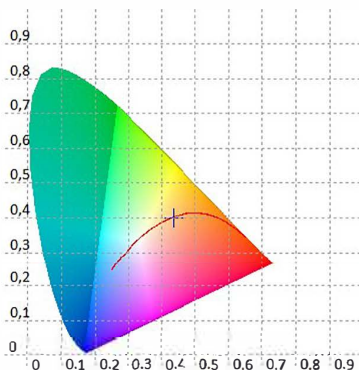

Information

User : Ledgrossisten	Measure Time :11:31:40
Model NO. : MK350S PREMIUM	Light Source :031496
Memo : CSP LED strip 8mm 3000K 10Wm IP20	

BASIC

CRI	: 92,3
x	: 0,4360
y	: 0,4009
CCT	: 2988
LUX	: 483,9

Spectrum

CIE1931

CIE1976

Company: Ledgrossisten

Address: Trintegatan 1

Postcode/Town: 253 68 Helsingborg

Test location: Helsingborg

Date :2025/01/31

+46 42 - 456 91 50

Phone number