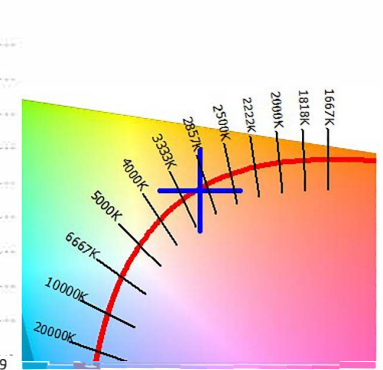

CIE1976

Company: Ledgrossisten

Address: Trintegatan 1

Postcode/Town: 253 68 Helsingborg

Test location: Helsingborg

Date :2025/01/31

+46 42 - 456 91 50

Phone number