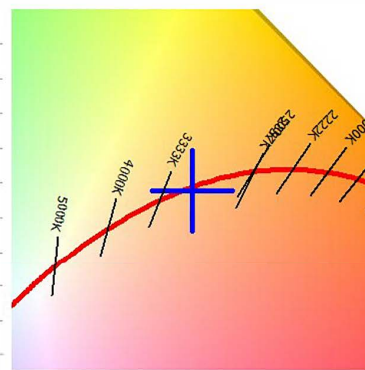

Information

User : Ledgrossisten	Measure Time :11:31:40
Model NO. : MK350S PREMIUM	Light Source :031496
Memo : CSP LED strip 8mm 3000K 10Wm IP20	

BASIC

CRI	: 92,3
x	: 0,4360
y	: 0,4009
CCT	: 2988
LUX	: 483,9

Spectrum

CIE1931

CIE1976

Company: Ledgrossisten

Address: Trintegatan 1

Postcode/Town: 253 68 Helsingborg

Test location: Helsingborg

Date :2025/01/31

+46 42 - 456 91 50

Phone number