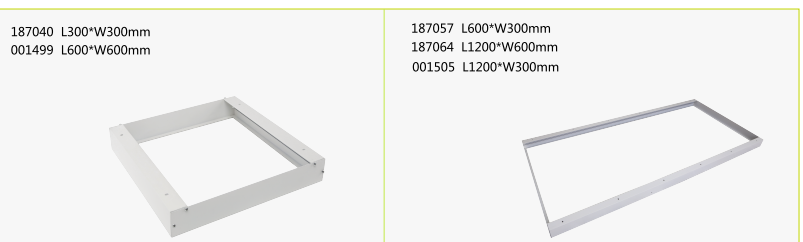

LED LAMP

E5 SERIES

PANEL LIGHT

www.aigostar.com

◆INSTALLATION DIAGRAM

- DAY LIGHT 6000K
- NATURAL WHITE 4000K
- WARM WHITE 3000K

PACKING
1PC/COLOR BOX

Installation

The first way it is installed

The second way it is installed

SUSPENDING KIT

BARCODE 004070

The third way it is installed

LED Panel Light Milky White Frame

warning

- ◆Power should be cut off before installation, maintenance or inspection.
- ◆Please install and use the light strictly according to the instruction.
- ◆Do not disassemble or remold the product at will to avoid accident of electric shock or light falling.

LED LAMP

E5 SERIES

PANEL LIGHT

www.aigostar.com

V	200-240V	On/Off	≥10,000
	50000H		120°
Ra	≥ 80	Hg	<0.1%
PF	> 0.9	EEI	A+
IP	20		optimal Ta=-20°~40°

	BARCODE	POWER	BRIGHTNESS	CURRENT	MEAS	CHIP QTY	CCT	LIGHT COLOR	CERTIFICATION	PACKING
	178604	40W	3600lm	1000mA	L595*W595mm	216	4000K	NATURAL WHITE <input checked="" type="checkbox"/>	CE, RoHS	5
	175405	40W	3600lm	1000mA	L595*W595mm	216	6000K	DAY LIGHT <input type="checkbox"/>	CE, RoHS	5
	182526	40W	3600lm	1000mA	L295*W1195mm	216	4000K	NATURAL WHITE <input checked="" type="checkbox"/>	CE, RoHS	5
	182007	40W	3600lm	1000mA	L295*W1195mm	216	6000K	DAY LIGHT <input type="checkbox"/>	CE, RoHS	5