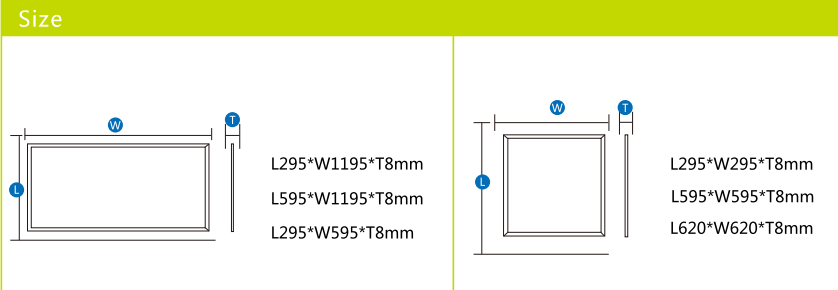

The first way it is installed

The second way it is installed

SUSPENDING KIT

BARCODE 004070

The third way it is installed

LED Panel Light Milky White Frame

warning

- ◆Power should be cut off before installation, maintenance or inspection.
- ◆Please install and use the light strictly according to the instruction.
- ◆Do not disassemble or remold the product at will to avoid accident of electric shock or light falling.

LED LAMP

E5 SERIES

PANEL LIGHT

www.aigostar.com

V	200-240V	On/Off	≥10,000
	50000H		120°
Ra	≥ 80	Hg	<0.1%
PF	> 0.9	EEI	A+
IP	20		optimal Ta=-20°~40°

	BARCODE	POWER	BRIGHTNESS	CURRENT	MEAS	CHIP QTY	CCT	LIGHT COLOR	CERTIFICATION	PACKING
	178604	40W	3600lm	1000mA	L595*W595mm	216	4000K	NATURAL WHITE <input checked="" type="checkbox"/>	CE, RoHS	5
	175405	40W	3600lm	1000mA	L595*W595mm	216	6000K	DAY LIGHT <input type="checkbox"/>	CE, RoHS	5
	182526	40W	3600lm	1000mA	L295*W1195mm	216	4000K	NATURAL WHITE <input checked="" type="checkbox"/>	CE, RoHS	5
	182007	40W	3600lm	1000mA	L295*W1195mm	216	6000K	DAY LIGHT <input type="checkbox"/>	CE, RoHS	5