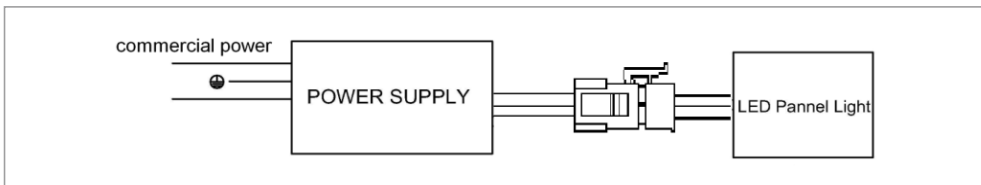

LED LAMP

E5 SERIES

PANEL LIGHT

www.aigostar.com

◆INSTALLATION DIAGRAM

- DAY LIGHT 6000K
- NATURAL WHITE 4000K
- WARM WHITE 3000K

PACKING
1PC/COLOR BOX

Installation

The first way it is installed

The second way it is installed

SUSPENDING KIT

BARCODE 004070

The third way it is installed

LED Panel Light Milky White Frame

warning

- ◆Power should be cut off before installation, maintenance or inspection.
- ◆Please install and use the light strictly according to the instruction.
- ◆Do not disassemble or remold the product at will to avoid accident of electric shock or light falling.

LED LAMP

E5 SERIES

PANEL LIGHT

www.aigostar.com

V	200-240V	On/Off	≥10,000
	50000H		120°
Ra	≥ 80	Hg	<0.1%
PF	> 0.9	EEI	A+
IP	20		optimal Ta=-20°~40°

	BARCODE	POWER	BRIGHTNESS	CURRENT	MEAS	CHIP QTY	CCT	LIGHT COLOR	CERTIFICATION	PACKING
	178604	40W	3600lm	1000mA	L595*W595mm	216	4000K	NATURAL WHITE <input checked="" type="checkbox"/>	CE, RoHS	5
	175405	40W	3600lm	1000mA	L595*W595mm	216	6000K	DAY LIGHT <input type="checkbox"/>	CE, RoHS	5
	182526	40W	3600lm	1000mA	L295*W1195mm	216	4000K	NATURAL WHITE <input checked="" type="checkbox"/>	CE, RoHS	5
	182007	40W	3600lm	1000mA	L295*W1195mm	216	6000K	DAY LIGHT <input type="checkbox"/>	CE, RoHS	5