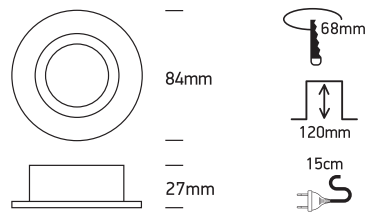

INSTALLATION MANUAL

10105R1

100-240V | MR16 | GU10 | 50W | *IP65 | Aluminium

*IP65 is the protection degree for the visible part of the fitting under the ceiling. The part of the fitting hidden in the ceiling is IP20.