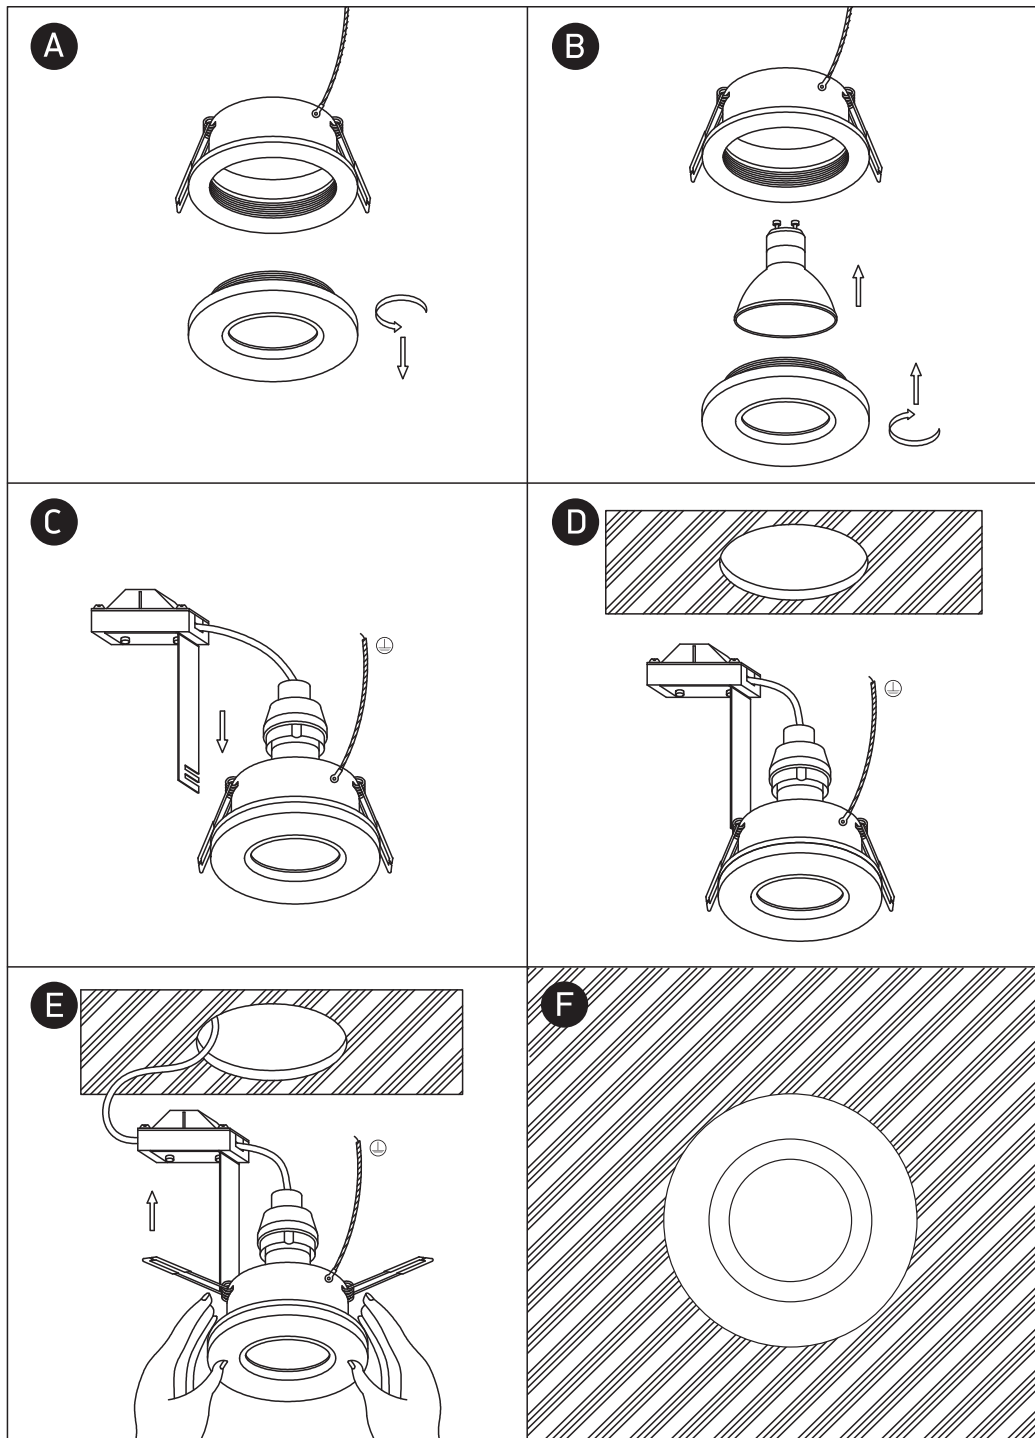

INSTALLATION MANUAL

10105R1

100-240V | MR16 | GU10 | 50W | *IP65 | Aluminium

*IP65 is the protection degree for the visible part of the fitting under the ceiling. The part of the fitting hidden in the ceiling is IP20.