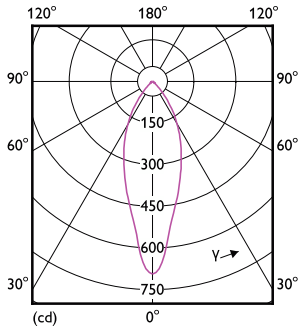

Målskitse

Product	D	C
MAS LEDspot UE 2.1-50W GU10 ND 840 EELA	50 mm	54 mm

Fotometriske data

Accent Lighting Spots - MAS LEDspot UE 2.1-50W GU10 ND 840 EELA

Spectral Power Distribution Colour - MAS LEDspot UE 2.1-50W GU10 ND 840 EELA

MASTER LED-spot GU10 UltraEfficient

Fotometriske data

Light Distribution Diagram - MAS LEDspot UE 2.1-50W GU10 ND 840 EELA

Levetid

Life Expectancy Diagram

Lumen Maintenance Diagram - MAS LEDspot UE 2.1-50W GU10 ND 840 EELA