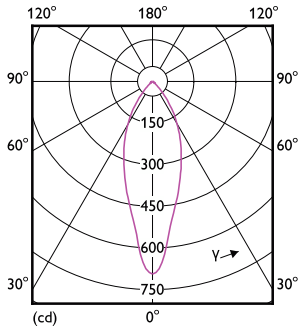

MASTER LEDspot GU10 UltraEfficient

Valonjakotiedot

Light Distribution Diagram - MAS LEDspot UE 2.1-50W GU10 ND 840 EELA