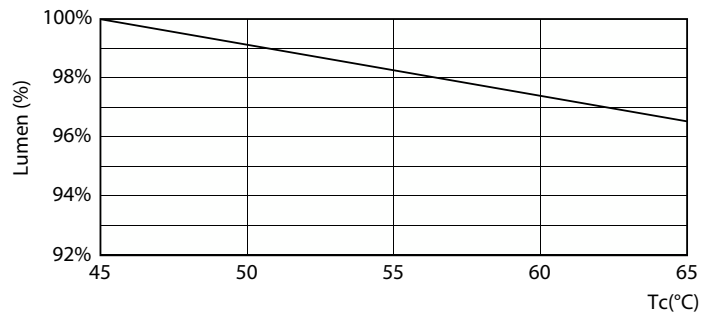

Lumen Maintenance Diagram - CorePro LEDtube HF 1200mm HO 26.7W 865T5

CorePro LEDtube InstantFit HF T5

Valonjakotiedot

General uniform lighting - CorePro LEDtube HF 1200mm HO 26.7W 865T5

Käyttöikä