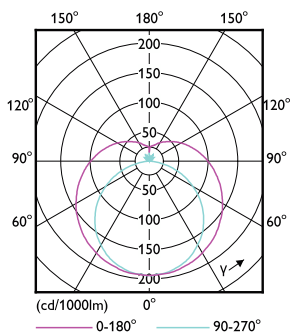

Mittapiirros

Product

CorePro LEDtube HF 1200mm HO 26.7W 865T5

Valonjakotiedot

Light Distribution Diagram - CorePro LEDtube HF 1200mm HO 26.7W 865T5

Spectral Power Distribution Colour - CorePro LEDtube HF 1200mm HO 26.7W 865T5