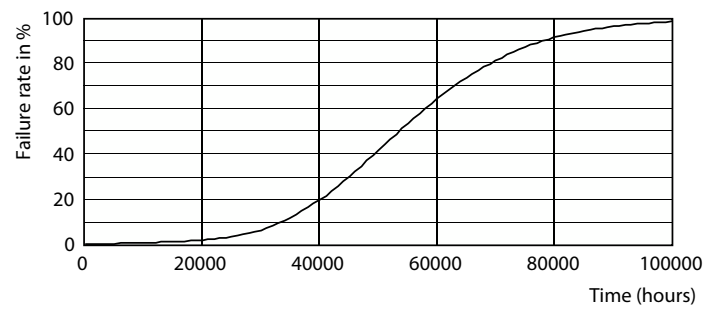

Life Expectancy Diagram