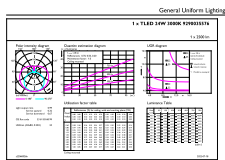

General uniform lighting - CorePro LEDtube 1500mm HO 24W 830 T8