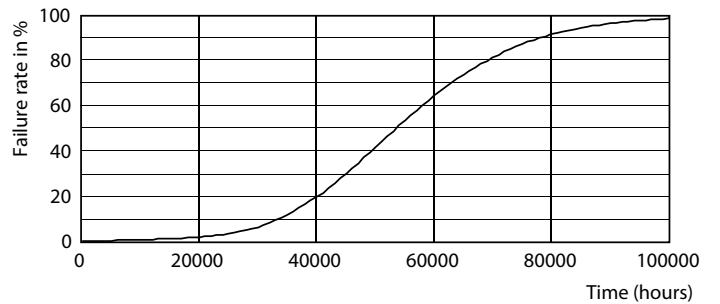

Life Expectancy Diagram