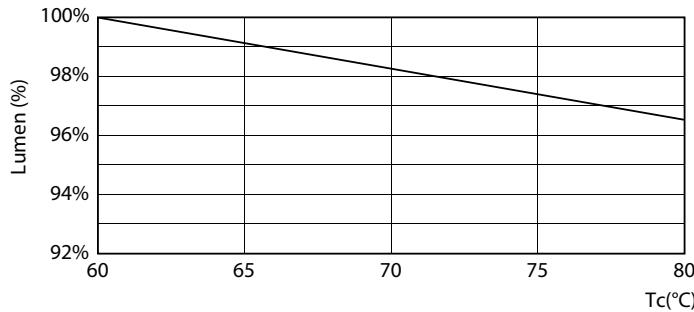

Livslängd

Lumen Maintenance Diagram - CorePro LEDtube 1200mm HO 18W 840 T8